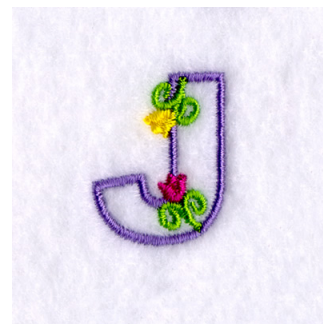

**Name:** J with Tulips Machine Embroidery Design

**SKU:** SB01-CD042606FJ

**Brand:** Starbird Inc

**Unique Colors:** 13 (4 color Stops)

## Unique Colors

	<b>Color Name (Color Code)</b>	<b>Manufacturer - Type</b>
	Super White (1001) [No Color Selected]	madeira - rayon
	Dusty Lilac (1263) [No Color Selected]	madeira - rayon
	Crocus (286)	Exquisite - Polyester 1000m

# Complete Color Sequence

#		Color Name (Color Code)	Manufacturer - Type
1		Super White (1001) [No Color Selected]	madeira - rayon
2		Super White (1001) [No Color Selected]	madeira - rayon
3		Crocus (286)	Exquisite - Polyester 1000m