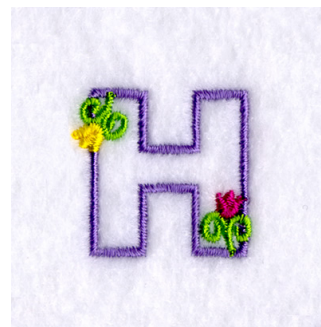

Name: H with Tulips Machine Embroidery Design

SKU: SB01-CD042606FH

Brand: Starbird Inc

Unique Colors: 13 (4 color Stops)

Unique Colors

	Color Name (Color Code)	Manufacturer - Type
	Super White (1001) [No Color Selected]	madeira - rayon
	Dusty Lilac (1263) [No Color Selected]	madeira - rayon
	Crocus (286)	Exquisite - Polyester 1000m

Complete Color Sequence

#		Color Name (Color Code)	Manufacturer - Type
1		Super White (1001) [No Color Selected]	madeira - rayon
2		Super White (1001) [No Color Selected]	madeira - rayon
3		Crocus (286)	Exquisite - Polyester 1000m