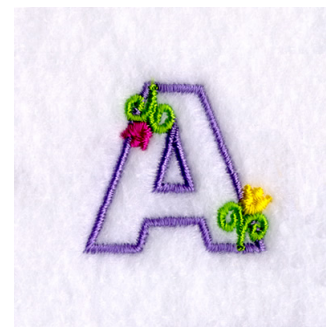

Name: A with Tulips Machine Embroidery Design

SKU: SB01-CD042606FA

Brand: Starbird Inc

Unique Colors: 13 (4 color Stops)

Unique Colors

	Color Name (Color Code)	Manufacturer - Type
	Super White (1001) [No Color Selected]	madeira - rayon
	Dusty Lilac (1263) [No Color Selected]	madeira - rayon
	Crocus (286)	Exquisite - Polyester 1000m

Complete Color Sequence

#		Color Name (Color Code)	Manufacturer - Type
1		Super White (1001) [No Color Selected]	madeira - rayon
2		Super White (1001) [No Color Selected]	madeira - rayon
3		Crocus (286)	Exquisite - Polyester 1000m