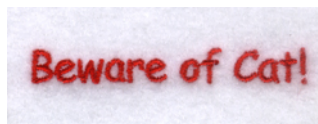

Name: Beware of Cat! Machine Embroidery Design

SKU: SB01-CD042605FB

Brand: Starbird Inc

Unique Colors: 13 (1 color Stops)

Unique Colors

	Color Name (Color Code)	Manufacturer - Type
	Super White (1001) [No Color Selected]	madeira - rayon
	Dusty Lilac (1263) [No Color Selected]	madeira - rayon
	Crocus (286)	Exquisite - Polyester 1000m