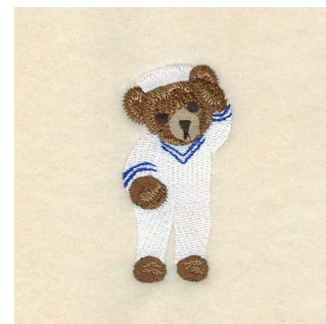

Name: Navy Bear

SKU: SB01-CD042210TJ

Brand: Starbird Inc

Unique Colors: 13 (13 color Stops)

Unique Colors

	Color Name (Color Code)	Manufacturer - Type
	Super White (1001) [No Color Selected]	madeira - rayon
	Dusty Lilac (1263) [No Color Selected]	madeira - rayon
	Crocus (286)	Exquisite - Polyester 1000m

Complete Color Sequence

#		Color Name (Color Code)	Manufacturer - Type
1		Super White (1001) [No Color Selected]	madeira - rayon
2		Super White (1001) [No Color Selected]	madeira - rayon
3		Crocus (286)	Exquisite - Polyester 1000m