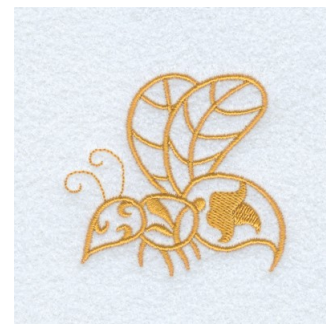

Name: Nouveau Wasp Machine Embroidery Design

SKU: SB01-CD042110TN

Brand: Starbird Inc

Unique Colors: 13 (1 color Stops)

Unique Colors

| | Color Name (Color Code) | Manufacturer - Type |
|--|--|-----------------------------|
|  | Super White (1001) [No Color Selected] | madeira - rayon |
|  | Dusty Lilac (1263) [No Color Selected] | madeira - rayon |
|  | Crocus (286) | Exquisite - Polyester 1000m |

Complete Color Sequence

| # | | Color Name (Color Code) | Manufacturer - Type |
|---|--|--|--------------------------------|
| 1 | | Super White (1001) [No Color Selected] | madeira - rayon |
| 2 | | Super White (1001) [No Color Selected] | madeira - rayon |
| 3 | | Crocus (286) | Exquisite - Polyester 1000m |