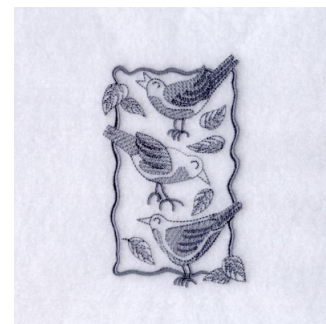

Name: Three Framed Birds Machine Embroidery Design

SKU: SB01-CD042106KL

Brand: Starbird Inc

Unique Colors: 13 (1 color Stops)

Unique Colors

	Color Name (Color Code)	Manufacturer - Type
	Super White (1001) [No Color Selected]	madeira - rayon
	Dusty Lilac (1263) [No Color Selected]	madeira - rayon
	Crocus (286)	Exquisite - Polyester 1000m

Complete Color Sequence

#		Color Name (Color Code)	Manufacturer - Type
1		Super White (1001) [No Color Selected]	madeira - rayon
2		Super White (1001) [No Color Selected]	madeira - rayon
3		Crocus (286)	Exquisite - Polyester 1000m