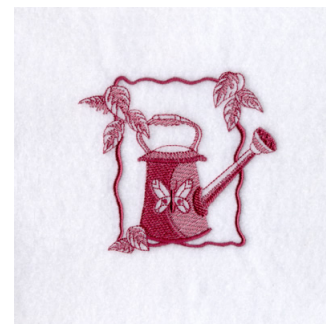

Name: Butterfly on Water Can Machine
Embroidery Design

SKU: SB01-CD042106KJ

Brand: Starbird Inc

Unique Colors: 13 (1 color Stops)

Unique Colors

	Color Name (Color Code)	Manufacturer - Type
	Super White (1001) [No Color Selected]	madeira - rayon
	Dusty Lilac (1263) [No Color Selected]	madeira - rayon
	Crocus (286)	Exquisite - Polyester 1000m

Complete Color Sequence

#		Color Name (Color Code)	Manufacturer - Type
1		Super White (1001) [No Color Selected]	madeira - rayon
2		Super White (1001) [No Color Selected]	madeira - rayon
3		Crocus (286)	Exquisite - Polyester 1000m