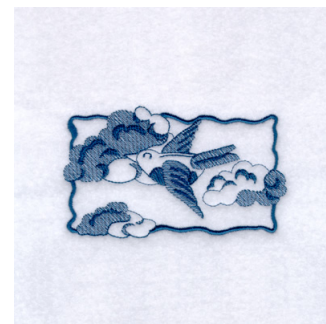

Name: Flying Bird in the Clouds Machine
Embroidery Design

SKU: SB01-CD042106KG

Brand: Starbird Inc

Unique Colors: 13 (1 color Stops)

Unique Colors

	Color Name (Color Code)	Manufacturer - Type
	Super White (1001) [No Color Selected]	madeira - rayon
	Dusty Lilac (1263) [No Color Selected]	madeira - rayon
	Crocus (286)	Exquisite - Polyester 1000m

Complete Color Sequence

#		Color Name (Color Code)	Manufacturer - Type
1		Super White (1001) [No Color Selected]	madeira - rayon
2		Super White (1001) [No Color Selected]	madeira - rayon
3		Crocus (286)	Exquisite - Polyester 1000m