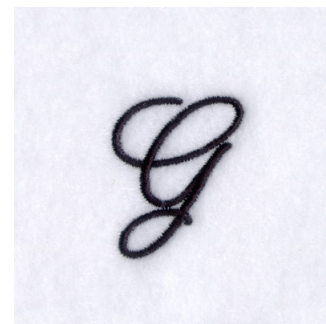

Name: Script G Machine Embroidery Design

SKU: SB01-CD041906FG

Brand: Starbird Inc

Unique Colors: 13 (1 color Stops)

Unique Colors

	Color Name (Color Code)	Manufacturer - Type
	Super White (1001) [No Color Selected]	madeira - rayon
	Dusty Lilac (1263) [No Color Selected]	madeira - rayon
	Crocus (286)	Exquisite - Polyester 1000m

Complete Color Sequence

#		Color Name (Color Code)	Manufacturer - Type
1		Super White (1001) [No Color Selected]	madeira - rayon
2		Super White (1001) [No Color Selected]	madeira - rayon
3		Crocus (286)	Exquisite - Polyester 1000m