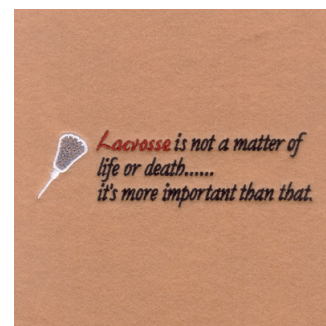

Name: Lacrosse More Important! Machine Embroidery Design

SKU: SB01-CD041808KZ

Brand: Starbird Inc

Unique Colors: 13 (4 color Stops)

Unique Colors

	Color Name (Color Code)	Manufacturer - Type
	Super White (1001) [No Color Selected]	madeira - rayon
	Dusty Lilac (1263) [No Color Selected]	madeira - rayon
	Crocus (286)	Exquisite - Polyester 1000m