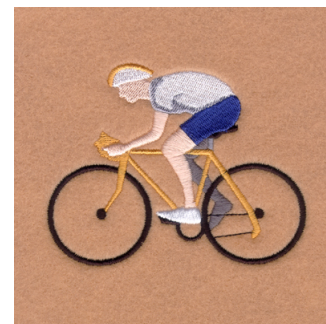

Name: Cyclist #1 Machine Embroidery Design

SKU: SB01-CD041808KG

Brand: Starbird Inc

Unique Colors: 13 (10 color Stops)

Unique Colors

	Color Name (Color Code)	Manufacturer - Type
	Super White (1001) [No Color Selected]	madeira - rayon
	Dusty Lilac (1263) [No Color Selected]	madeira - rayon
	Crocus (286)	Exquisite - Polyester 1000m