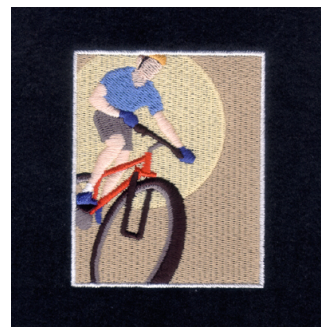

Name: Cycling Sports Card Machine Embroidery Design

SKU: SB01-CD041808KC

Brand: Starbird Inc

Unique Colors: 13 (23 color Stops)

Unique Colors

	Color Name (Color Code)	Manufacturer - Type
	Super White (1001) [No Color Selected]	madeira - rayon
	Dusty Lilac (1263) [No Color Selected]	madeira - rayon
	Crocus (286)	Exquisite - Polyester 1000m

Complete Color Sequence

#		Color Name (Color Code)	Manufacturer - Type
1		Super White (1001) [No Color Selected]	madeira - rayon
2		Super White (1001) [No Color Selected]	madeira - rayon
3		Crocus (286)	Exquisite - Polyester 1000m