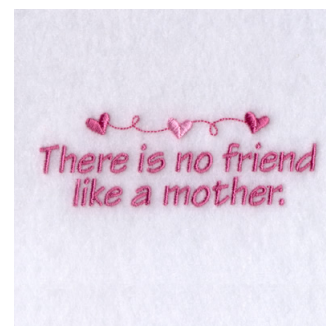

**Name:** No Friend Like a Mother Machine  
Embroidery Design

**SKU:** SB01-CD041706TC

**Brand:** Starbird Inc

**Unique Colors:** 13 (3 color Stops)