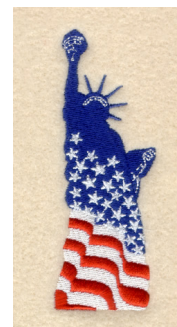

**Name:** Patriotic Statue of Liberty Machine Embroidery Design

**SKU:** SB01-CD041604KC

**Brand:** Starbird Inc

**Unique Colors:** 13 (4 color Stops)

## Unique Colors

	<b>Color Name (Color Code)</b>	<b>Manufacturer - Type</b>
	Super White (1001) [No Color Selected]	madeira - rayon
	Dusty Lilac (1263) [No Color Selected]	madeira - rayon
	Crocus (286)	Exquisite - Polyester 1000m

# Complete Color Sequence

#		Color Name (Color Code)	Manufacturer - Type
1		Super White (1001) [No Color Selected]	madeira - rayon
2		Super White (1001) [No Color Selected]	madeira - rayon
3		Crocus (286)	Exquisite - Polyester 1000m