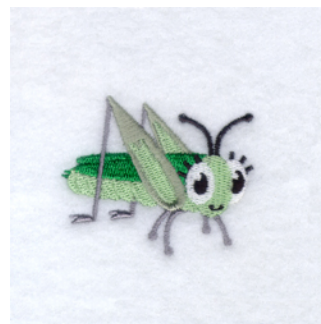

Name: Buggy Grasshopper Machine Embroidery Design

SKU: SB01-CD041504TC

Brand: Starbird Inc

Unique Colors: 13 (15 color Stops)

Unique Colors

	Color Name (Color Code)	Manufacturer - Type
	Super White (1001) [No Color Selected]	madeira - rayon
	Dusty Lilac (1263) [No Color Selected]	madeira - rayon
	Crocus (286)	Exquisite - Polyester 1000m

Complete Color Sequence

#		Color Name (Color Code)	Manufacturer - Type
1		Super White (1001) [No Color Selected]	madeira - rayon
2		Super White (1001) [No Color Selected]	madeira - rayon
3		Crocus (286)	Exquisite - Polyester 1000m