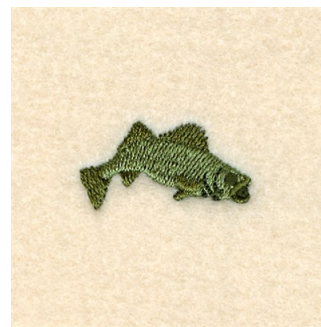

Name: Mini Fish Machine Embroidery Design

SKU: SB01-CD041210TC

Brand: Starbird Inc

Unique Colors: 13 (5 color Stops)

Unique Colors

	Color Name (Color Code)	Manufacturer - Type
	Super White (1001) [No Color Selected]	madeira - rayon
	Dusty Lilac (1263) [No Color Selected]	madeira - rayon
	Crocus (286)	Exquisite - Polyester 1000m

Complete Color Sequence

#		Color Name (Color Code)	Manufacturer - Type
1		Super White (1001) [No Color Selected]	madeira - rayon
2		Super White (1001) [No Color Selected]	madeira - rayon
3		Crocus (286)	Exquisite - Polyester 1000m