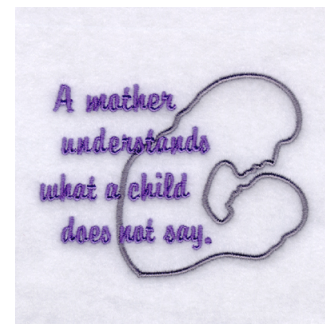

Name: Mother & Child Machine Embroidery Design

SKU: SB01-CD041107FI

Brand: Starbird Inc

Unique Colors: 13 (2 color Stops)

Unique Colors

	Color Name (Color Code)	Manufacturer - Type
	Super White (1001) [No Color Selected]	madeira - rayon
	Dusty Lilac (1263) [No Color Selected]	madeira - rayon
	Crocus (286)	Exquisite - Polyester 1000m