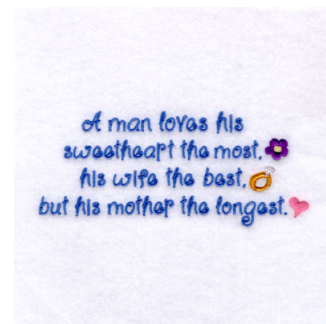

Name: Mothers Longest Love Machine
Embroidery Design

SKU: SB01-CD041107FG

Brand: Starbird Inc

Unique Colors: 13 (8 color Stops)

Unique Colors

	Color Name (Color Code)	Manufacturer - Type
	Super White (1001) [No Color Selected]	madeira - rayon
	Dusty Lilac (1263) [No Color Selected]	madeira - rayon
	Crocus (286)	Exquisite - Polyester 1000m

Complete Color Sequence

#		Color Name (Color Code)	Manufacturer - Type
1		Super White (1001) [No Color Selected]	madeira - rayon
2		Super White (1001) [No Color Selected]	madeira - rayon
3		Crocus (286)	Exquisite - Polyester 1000m