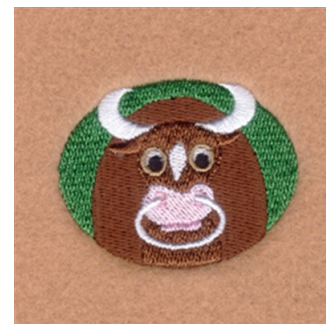

Name: Bull Oval Machine Embroidery Design

SKU: SB01-CD041008TU

Brand: Starbird Inc

Unique Colors: 13 (9 color Stops)

Unique Colors

	Color Name (Color Code)	Manufacturer - Type
	Super White (1001) [No Color Selected]	madeira - rayon
	Dusty Lilac (1263) [No Color Selected]	madeira - rayon
	Crocus (286)	Exquisite - Polyester 1000m

Complete Color Sequence

#		Color Name (Color Code)	Manufacturer - Type
1		Super White (1001) [No Color Selected]	madeira - rayon
2		Super White (1001) [No Color Selected]	madeira - rayon
3		Crocus (286)	Exquisite - Polyester 1000m