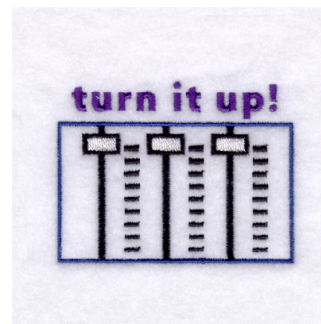

Name: Turn it up! Machine Embroidery Design

SKU: SB01-CD041007KC

Brand: Starbird Inc

Unique Colors: 13 (8 color Stops)

Unique Colors

	Color Name (Color Code)	Manufacturer - Type
	Super White (1001) [No Color Selected]	madeira - rayon
	Dusty Lilac (1263) [No Color Selected]	madeira - rayon
	Crocus (286)	Exquisite - Polyester 1000m

Complete Color Sequence

#		Color Name (Color Code)	Manufacturer - Type
1		Super White (1001) [No Color Selected]	madeira - rayon
2		Super White (1001) [No Color Selected]	madeira - rayon
3		Crocus (286)	Exquisite - Polyester 1000m