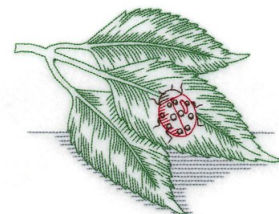

Name: Vintage Ladybug Machine Embroidery Design

SKU: SB01-CD040913FG

Brand: Starbird Inc

Unique Colors: 13 (4 color Stops)

Unique Colors

	Color Name (Color Code)	Manufacturer - Type
	Super White (1001) [No Color Selected]	madeira - rayon
	Dusty Lilac (1263) [No Color Selected]	madeira - rayon
	Crocus (286)	Exquisite - Polyester 1000m

Complete Color Sequence

#		Color Name (Color Code)	Manufacturer - Type
1		Super White (1001) [No Color Selected]	madeira - rayon
2		Super White (1001) [No Color Selected]	madeira - rayon
3		Crocus (286)	Exquisite - Polyester 1000m