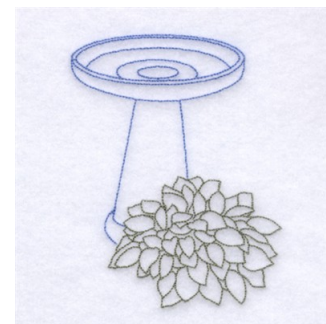

Name: Birdbath and Hosta Outlines Machine
Embroidery Design

SKU: SB01-CD040909TA

Brand: Starbird Inc

Unique Colors: 13 (2 color Stops)

Unique Colors

	Color Name (Color Code)	Manufacturer - Type
	Super White (1001) [No Color Selected]	madeira - rayon
	Dusty Lilac (1263) [No Color Selected]	madeira - rayon
	Crocus (286)	Exquisite - Polyester 1000m

Complete Color Sequence

#		Color Name (Color Code)	Manufacturer - Type
1		Super White (1001) [No Color Selected]	madeira - rayon
2		Super White (1001) [No Color Selected]	madeira - rayon
3		Crocus (286)	Exquisite - Polyester 1000m