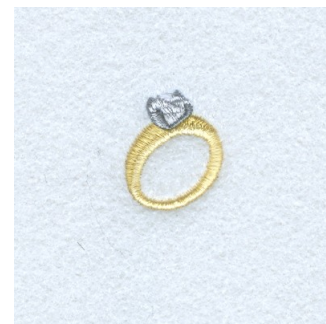

Name: Mini Diamond Ring Machine Embroidery Design

SKU: SB01-CD040810TJ

Brand: Starbird Inc

Unique Colors: 13 (5 color Stops)

Unique Colors

	Color Name (Color Code)	Manufacturer - Type
	Super White (1001) [No Color Selected]	madeira - rayon
	Dusty Lilac (1263) [No Color Selected]	madeira - rayon
	Crocus (286)	Exquisite - Polyester 1000m

Complete Color Sequence

#		Color Name (Color Code)	Manufacturer - Type
1		Super White (1001) [No Color Selected]	madeira - rayon
2		Super White (1001) [No Color Selected]	madeira - rayon
3		Crocus (286)	Exquisite - Polyester 1000m