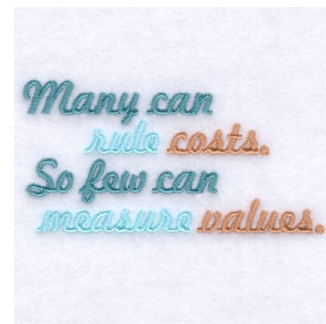

Name: Measure Values Machine Embroidery Design

SKU: SB01-CD040609FF

Brand: Starbird Inc

Unique Colors: 13 (3 color Stops)

Unique Colors

	Color Name (Color Code)	Manufacturer - Type
	Super White (1001) [No Color Selected]	madeira - rayon
	Dusty Lilac (1263) [No Color Selected]	madeira - rayon
	Crocus (286)	Exquisite - Polyester 1000m