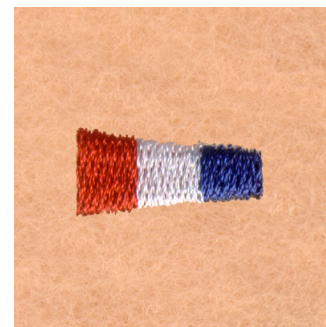

**Name:** Nautical Pennant Machine Embroidery Design

**SKU:** SB01-CD040506FM

**Brand:** Starbird Inc

**Unique Colors:** 13 (3 color Stops)

## Unique Colors

|  | <b>Color Name (Color Code)</b>         | <b>Manufacturer - Type</b>  |
|--|--|-----------------------------|
|  | Super White (1001) [No Color Selected] | madeira - rayon             |
|  | Dusty Lilac (1263) [No Color Selected] | madeira - rayon             |
|  | Crocus (286)                           | Exquisite - Polyester 1000m |

# Complete Color Sequence

| # |   | Color Name (Color Code)                | Manufacturer - Type            |
|---|---|--|--------------------------------|
| 1 |  | Super White (1001) [No Color Selected] | madeira - rayon                |
| 2 |  | Super White (1001) [No Color Selected] | madeira - rayon                |
| 3 |  | Crocus (286)                           | Exquisite - Polyester<br>1000m |