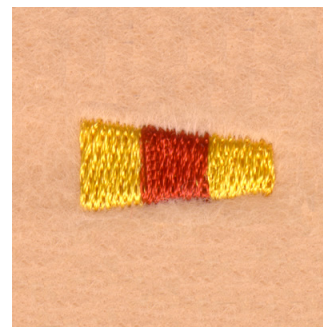

Name: Nautical Pennant Machine Embroidery Design

SKU: SB01-CD040506FD

Brand: Starbird Inc

Unique Colors: 13 (2 color Stops)

Unique Colors

	Color Name (Color Code)	Manufacturer - Type
	Super White (1001) [No Color Selected]	madeira - rayon
	Dusty Lilac (1263) [No Color Selected]	madeira - rayon
	Crocus (286)	Exquisite - Polyester 1000m

Complete Color Sequence

#		Color Name (Color Code)	Manufacturer - Type
1		Super White (1001) [No Color Selected]	madeira - rayon
2		Super White (1001) [No Color Selected]	madeira - rayon
3		Crocus (286)	Exquisite - Polyester 1000m