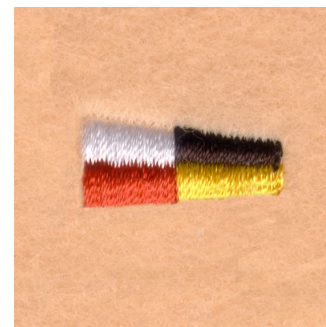

**Name:** Nautical Pennant Machine Embroidery Design

**SKU:** SB01-CD040506FC

**Brand:** Starbird Inc

**Unique Colors:** 13 (4 color Stops)

## Unique Colors

	<b>Color Name (Color Code)</b>	<b>Manufacturer - Type</b>
	Super White (1001) [No Color Selected]	madeira - rayon
	Dusty Lilac (1263) [No Color Selected]	madeira - rayon
	Crocus (286)	Exquisite - Polyester 1000m

# Complete Color Sequence

#		Color Name (Color Code)	Manufacturer - Type
1		Super White (1001) [No Color Selected]	madeira - rayon
2		Super White (1001) [No Color Selected]	madeira - rayon
3		Crocus (286)	Exquisite - Polyester 1000m