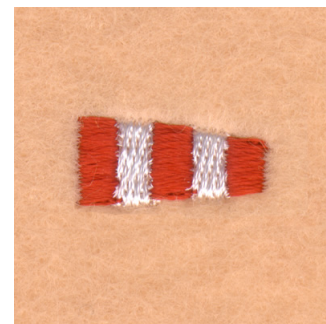

Name: Nautical Answering Pennant Machine
Embroidery Design

SKU: SB01-CD040506FA

Brand: Starbird Inc

Unique Colors: 13 (2 color Stops)

Unique Colors

	Color Name (Color Code)	Manufacturer - Type
	Super White (1001) [No Color Selected]	madeira - rayon
	Dusty Lilac (1263) [No Color Selected]	madeira - rayon
	Crocus (286)	Exquisite - Polyester 1000m

Complete Color Sequence

#		Color Name (Color Code)	Manufacturer - Type
1		Super White (1001) [No Color Selected]	madeira - rayon
2		Super White (1001) [No Color Selected]	madeira - rayon
3		Crocus (286)	Exquisite - Polyester 1000m