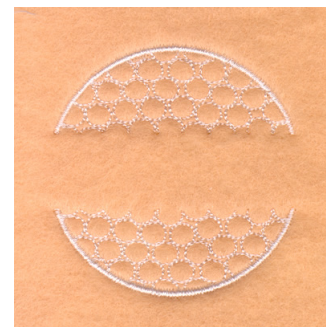

**Name:** Golf Ball Name Drop Machine Embroidery Design

**SKU:** SB01-CD040306FD

**Brand:** Starbird Inc

**Unique Colors:** 13 (2 color Stops)

## Unique Colors

	<b>Color Name (Color Code)</b>	<b>Manufacturer - Type</b>
	Super White (1001) [No Color Selected]	madeira - rayon
	Dusty Lilac (1263) [No Color Selected]	madeira - rayon
	Crocus (286)	Exquisite - Polyester 1000m

# Complete Color Sequence

#		Color Name (Color Code)	Manufacturer - Type
1		Super White (1001) [No Color Selected]	madeira - rayon
2		Super White (1001) [No Color Selected]	madeira - rayon
3		Crocus (286)	Exquisite - Polyester 1000m