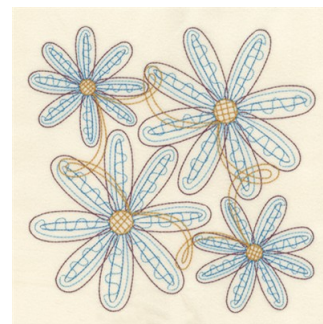

Name: Beautiful Flowers Machine Embroidery Design

SKU: SB01-CD040212FJ

Brand: Starbird Inc

Unique Colors: 13 (4 color Stops)

Unique Colors

	Color Name (Color Code)	Manufacturer - Type
	Super White (1001) [No Color Selected]	madeira - rayon
	Dusty Lilac (1263) [No Color Selected]	madeira - rayon
	Crocus (286)	Exquisite - Polyester 1000m

Complete Color Sequence

#		Color Name (Color Code)	Manufacturer - Type
1		Super White (1001) [No Color Selected]	madeira - rayon
2		Super White (1001) [No Color Selected]	madeira - rayon
3		Crocus (286)	Exquisite - Polyester 1000m