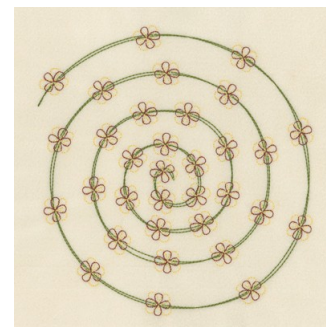

Name: Decorative Flower Whirl Machine
Embroidery Design

SKU: SB01-CD040212FH

Brand: Starbird Inc

Unique Colors: 13 (3 color Stops)

Unique Colors

	Color Name (Color Code)	Manufacturer - Type
	Super White (1001) [No Color Selected]	madeira - rayon
	Dusty Lilac (1263) [No Color Selected]	madeira - rayon
	Crocus (286)	Exquisite - Polyester 1000m

Complete Color Sequence

#		Color Name (Color Code)	Manufacturer - Type
1		Super White (1001) [No Color Selected]	madeira - rayon
2		Super White (1001) [No Color Selected]	madeira - rayon
3		Crocus (286)	Exquisite - Polyester 1000m