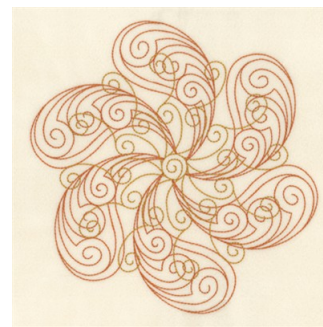

Name: Decorative Swirling Flower Machine
Embroidery Design

SKU: SB01-CD040212FG

Brand: Starbird Inc

Unique Colors: 13 (2 color Stops)

Unique Colors

	Color Name (Color Code)	Manufacturer - Type
	Super White (1001) [No Color Selected]	madeira - rayon
	Dusty Lilac (1263) [No Color Selected]	madeira - rayon
	Crocus (286)	Exquisite - Polyester 1000m

Complete Color Sequence

#		Color Name (Color Code)	Manufacturer - Type
1		Super White (1001) [No Color Selected]	madeira - rayon
2		Super White (1001) [No Color Selected]	madeira - rayon
3		Crocus (286)	Exquisite - Polyester 1000m