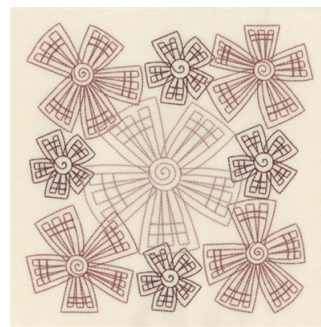

**Name:** Decorative Abstract Flower Machine  
Embroidery Design

**SKU:** SB01-CD040212FE

**Brand:** Starbird Inc

**Unique Colors:** 13 (3 color Stops)

## Unique Colors

	<b>Color Name (Color Code)</b>	<b>Manufacturer - Type</b>
	Super White (1001) [No Color Selected]	madeira - rayon
	Dusty Lilac (1263) [No Color Selected]	madeira - rayon
	Crocus (286)	Exquisite - Polyester 1000m

# Complete Color Sequence

#		Color Name (Color Code)	Manufacturer - Type
1		Super White (1001) [No Color Selected]	madeira - rayon
2		Super White (1001) [No Color Selected]	madeira - rayon
3		Crocus (286)	Exquisite - Polyester 1000m