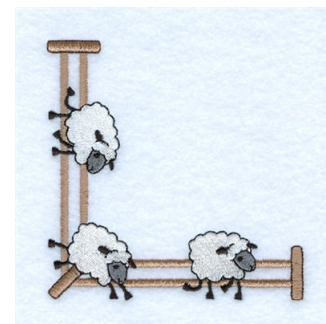

Name: Counting Sheep Corner Machine
Embroidery Design

SKU: SB01-CD040111TJ

Brand: Starbird Inc

Unique Colors: 13 (8 color Stops)

Unique Colors

	Color Name (Color Code)	Manufacturer - Type
	Super White (1001) [No Color Selected]	madeira - rayon
	Dusty Lilac (1263) [No Color Selected]	madeira - rayon
	Crocus (286)	Exquisite - Polyester 1000m