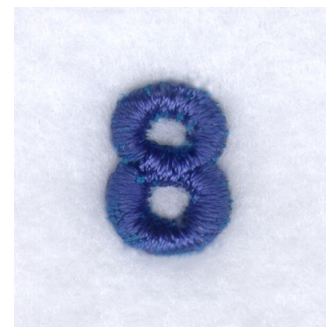

Name: Block Puff 8 Machine Embroidery Design

SKU: SB01-CD040109TN

Brand: Starbird Inc

Unique Colors: 13 (1 color Stops)

Unique Colors

	Color Name (Color Code)	Manufacturer - Type
	Super White (1001) [No Color Selected]	madeira - rayon
	Dusty Lilac (1263) [No Color Selected]	madeira - rayon
	Crocus (286)	Exquisite - Polyester 1000m

Complete Color Sequence

#		Color Name (Color Code)	Manufacturer - Type
1		Super White (1001) [No Color Selected]	madeira - rayon
2		Super White (1001) [No Color Selected]	madeira - rayon
3		Crocus (286)	Exquisite - Polyester 1000m