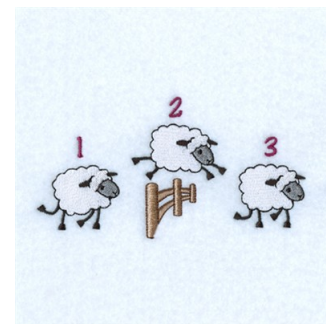

Name: Counting Sheep Line Machine
Embroidery Design

SKU: SB01-CD033111TJ

Brand: Starbird Inc

Unique Colors: 13 (9 color Stops)

Unique Colors

	Color Name (Color Code)	Manufacturer - Type
	Super White (1001) [No Color Selected]	madeira - rayon
	Dusty Lilac (1263) [No Color Selected]	madeira - rayon
	Crocus (286)	Exquisite - Polyester 1000m