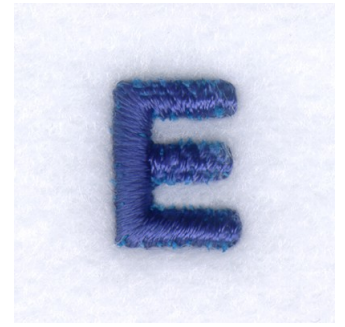

**Name:** Block Puff E

**SKU:** SB01-CD033109TE

**Brand:** Starbird Inc

**Unique Colors:** 13 (1 color Stops)

## Unique Colors

|  | <b>Color Name (Color Code)</b>         | <b>Manufacturer - Type</b>  |
|--|--|-----------------------------|
|  | Super White (1001) [No Color Selected] | madeira - rayon             |
|  | Dusty Lilac (1263) [No Color Selected] | madeira - rayon             |
|  | Crocus (286)                           | Exquisite - Polyester 1000m |

# Complete Color Sequence

| # |   | Color Name (Color Code)                | Manufacturer - Type            |
|---|---|--|--------------------------------|
| 1 |  | Super White (1001) [No Color Selected] | madeira - rayon                |
| 2 |  | Super White (1001) [No Color Selected] | madeira - rayon                |
| 3 |  | Crocus (286)                           | Exquisite - Polyester<br>1000m |