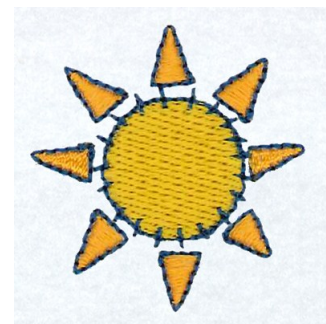

Name: Sheep Sun Machine Embroidery Design

SKU: SB01-CD032913FO

Brand: Starbird Inc

Unique Colors: 13 (3 color Stops)

Unique Colors

	Color Name (Color Code)	Manufacturer - Type
	Super White (1001) [No Color Selected]	madeira - rayon
	Dusty Lilac (1263) [No Color Selected]	madeira - rayon
	Crocus (286)	Exquisite - Polyester 1000m

Complete Color Sequence

#		Color Name (Color Code)	Manufacturer - Type
1		Super White (1001) [No Color Selected]	madeira - rayon
2		Super White (1001) [No Color Selected]	madeira - rayon
3		Crocus (286)	Exquisite - Polyester 1000m