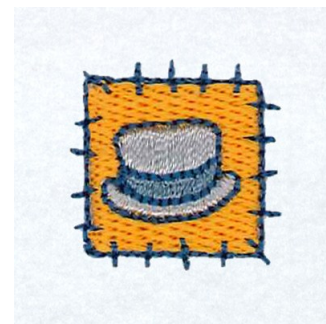

**Name:** Sheep Hat Patch Machine Embroidery Design

**SKU:** SB01-CD032913FN

**Brand:** Starbird Inc

**Unique Colors:** 13 (4 color Stops)

## Unique Colors

|  | Color Name (Color Code)                | Manufacturer - Type         |
|--|--|-----------------------------|
|  | Super White (1001) [No Color Selected] | madeira - rayon             |
|  | Dusty Lilac (1263) [No Color Selected] | madeira - rayon             |
|  | Crocus (286)                           | Exquisite - Polyester 1000m |