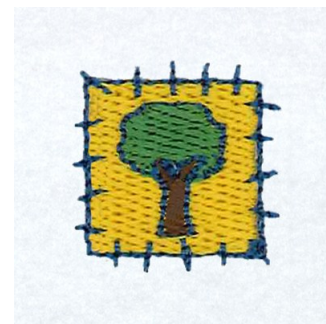

Name: Sheep Tree Patch Machine Embroidery Design

SKU: SB01-CD032913FM

Brand: Starbird Inc

Unique Colors: 13 (4 color Stops)

Unique Colors

| | Color Name (Color Code) | Manufacturer - Type |
|--|--|-----------------------------|
| | Super White (1001) [No Color Selected] | madeira - rayon |
| | Dusty Lilac (1263) [No Color Selected] | madeira - rayon |
| | Crocus (286) | Exquisite - Polyester 1000m |

Complete Color Sequence

| # | | Color Name (Color Code) | Manufacturer - Type |
|---|--|--|--------------------------------|
| 1 | | Super White (1001) [No Color Selected] | madeira - rayon |
| 2 | | Super White (1001) [No Color Selected] | madeira - rayon |
| 3 | | Crocus (286) | Exquisite - Polyester 1000m |