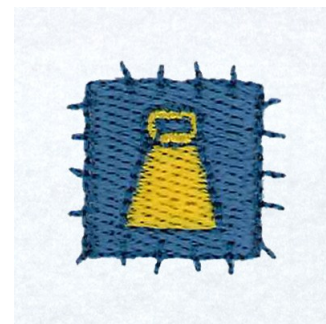

Name: Sheep Bell Patch Machine Embroidery Design

SKU: SB01-CD032913FK

Brand: Starbird Inc

Unique Colors: 13 (3 color Stops)

Unique Colors

	Color Name (Color Code)	Manufacturer - Type
	Super White (1001) [No Color Selected]	madeira - rayon
	Dusty Lilac (1263) [No Color Selected]	madeira - rayon
	Crocus (286)	Exquisite - Polyester 1000m

Complete Color Sequence

#		Color Name (Color Code)	Manufacturer - Type
1		Super White (1001) [No Color Selected]	madeira - rayon
2		Super White (1001) [No Color Selected]	madeira - rayon
3		Crocus (286)	Exquisite - Polyester 1000m