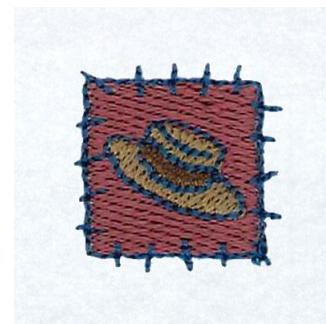

Name: Sheep Hat Patch Machine Embroidery Design

SKU: SB01-CD032913FJ

Brand: Starbird Inc

Unique Colors: 13 (4 color Stops)

Unique Colors

	Color Name (Color Code)	Manufacturer - Type
	Super White (1001) [No Color Selected]	madeira - rayon
	Dusty Lilac (1263) [No Color Selected]	madeira - rayon
	Crocus (286)	Exquisite - Polyester 1000m

Complete Color Sequence

#		Color Name (Color Code)	Manufacturer - Type
1		Super White (1001) [No Color Selected]	madeira - rayon
2		Super White (1001) [No Color Selected]	madeira - rayon
3		Crocus (286)	Exquisite - Polyester 1000m