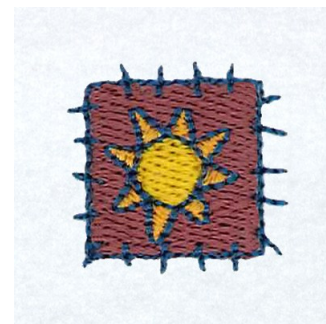

Name: Sheep Sun Patch Machine Embroidery Design

SKU: SB01-CD032913FI

Brand: Starbird Inc

Unique Colors: 13 (4 color Stops)

Unique Colors

	Color Name (Color Code)	Manufacturer - Type
	Super White (1001) [No Color Selected]	madeira - rayon
	Dusty Lilac (1263) [No Color Selected]	madeira - rayon
	Crocus (286)	Exquisite - Polyester 1000m

Complete Color Sequence

#		Color Name (Color Code)	Manufacturer - Type
1		Super White (1001) [No Color Selected]	madeira - rayon
2		Super White (1001) [No Color Selected]	madeira - rayon
3		Crocus (286)	Exquisite - Polyester 1000m