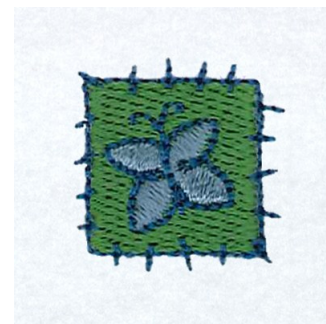

Name: Butterfly Patch Machine Embroidery Design

SKU: SB01-CD032913FH

Brand: Starbird Inc

Unique Colors: 13 (3 color Stops)

Unique Colors

	Color Name (Color Code)	Manufacturer - Type
	Super White (1001) [No Color Selected]	madeira - rayon
	Dusty Lilac (1263) [No Color Selected]	madeira - rayon
	Crocus (286)	Exquisite - Polyester 1000m

Complete Color Sequence

#		Color Name (Color Code)	Manufacturer - Type
1		Super White (1001) [No Color Selected]	madeira - rayon
2		Super White (1001) [No Color Selected]	madeira - rayon
3		Crocus (286)	Exquisite - Polyester 1000m