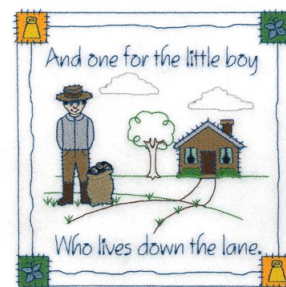

Name: Down The Lane Machine Embroidery Design

SKU: SB01-CD032913FE

Brand: Starbird Inc

Unique Colors: 13 (29 color Stops)

Unique Colors

	Color Name (Color Code)	Manufacturer - Type
	Super White (1001) [No Color Selected]	madeira - rayon
	Dusty Lilac (1263) [No Color Selected]	madeira - rayon
	Crocus (286)	Exquisite - Polyester 1000m