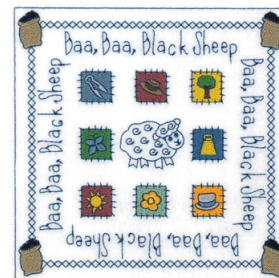

**Name:** Black Sheep Square Machine Embroidery Design

**SKU:** SB01-CD032913FA

**Brand:** Starbird Inc

**Unique Colors:** 13 (34 color Stops)

## Unique Colors

	<b>Color Name (Color Code)</b>	<b>Manufacturer - Type</b>
	Super White (1001) [No Color Selected]	madeira - rayon
	Dusty Lilac (1263) [No Color Selected]	madeira - rayon
	Crocus (286)	Exquisite - Polyester 1000m

# Complete Color Sequence

#		Color Name (Color Code)	Manufacturer - Type
1		Super White (1001) [No Color Selected]	madeira - rayon
2		Super White (1001) [No Color Selected]	madeira - rayon
3		Crocus (286)	Exquisite - Polyester 1000m