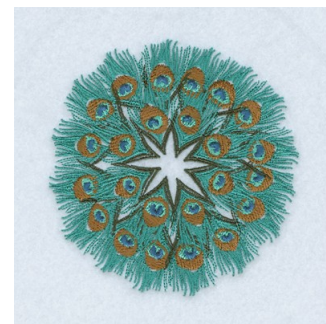

Name: Peacock Feather Wreath Machine
Embroidery Design

SKU: SB01-CD032910TH

Brand: Starbird Inc

Unique Colors: 13 (12 color Stops)

Unique Colors

	Color Name (Color Code)	Manufacturer - Type
	Super White (1001) [No Color Selected]	madeira - rayon
	Dusty Lilac (1263) [No Color Selected]	madeira - rayon
	Crocus (286)	Exquisite - Polyester 1000m

Complete Color Sequence

#		Color Name (Color Code)	Manufacturer - Type
1		Super White (1001) [No Color Selected]	madeira - rayon
2		Super White (1001) [No Color Selected]	madeira - rayon
3		Crocus (286)	Exquisite - Polyester 1000m