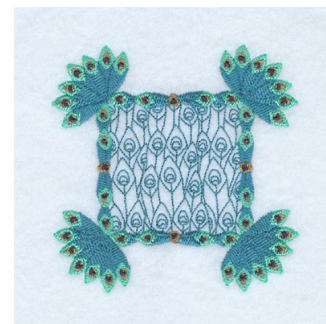

Name: Peacock Feather Square Machine Embroidery Design

SKU: SB01-CD032910TF

Brand: Starbird Inc

Unique Colors: 13 (15 color Stops)

Unique Colors

	Color Name (Color Code)	Manufacturer - Type
	Super White (1001) [No Color Selected]	madeira - rayon
	Dusty Lilac (1263) [No Color Selected]	madeira - rayon
	Crocus (286)	Exquisite - Polyester 1000m

Complete Color Sequence

#		Color Name (Color Code)	Manufacturer - Type
1		Super White (1001) [No Color Selected]	madeira - rayon
2		Super White (1001) [No Color Selected]	madeira - rayon
3		Crocus (286)	Exquisite - Polyester 1000m