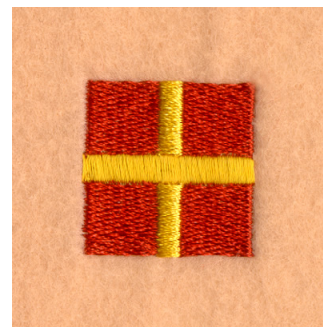

Name: Nautical Flag "R" Machine Embroidery Design

SKU: SB01-CD032906TZ

Brand: Starbird Inc

Unique Colors: 13 (2 color Stops)

Unique Colors

	Color Name (Color Code)	Manufacturer - Type
	Super White (1001) [No Color Selected]	madeira - rayon
	Dusty Lilac (1263) [No Color Selected]	madeira - rayon
	Crocus (286)	Exquisite - Polyester 1000m

Complete Color Sequence

#		Color Name (Color Code)	Manufacturer - Type
1		Super White (1001) [No Color Selected]	madeira - rayon
2		Super White (1001) [No Color Selected]	madeira - rayon
3		Crocus (286)	Exquisite - Polyester 1000m